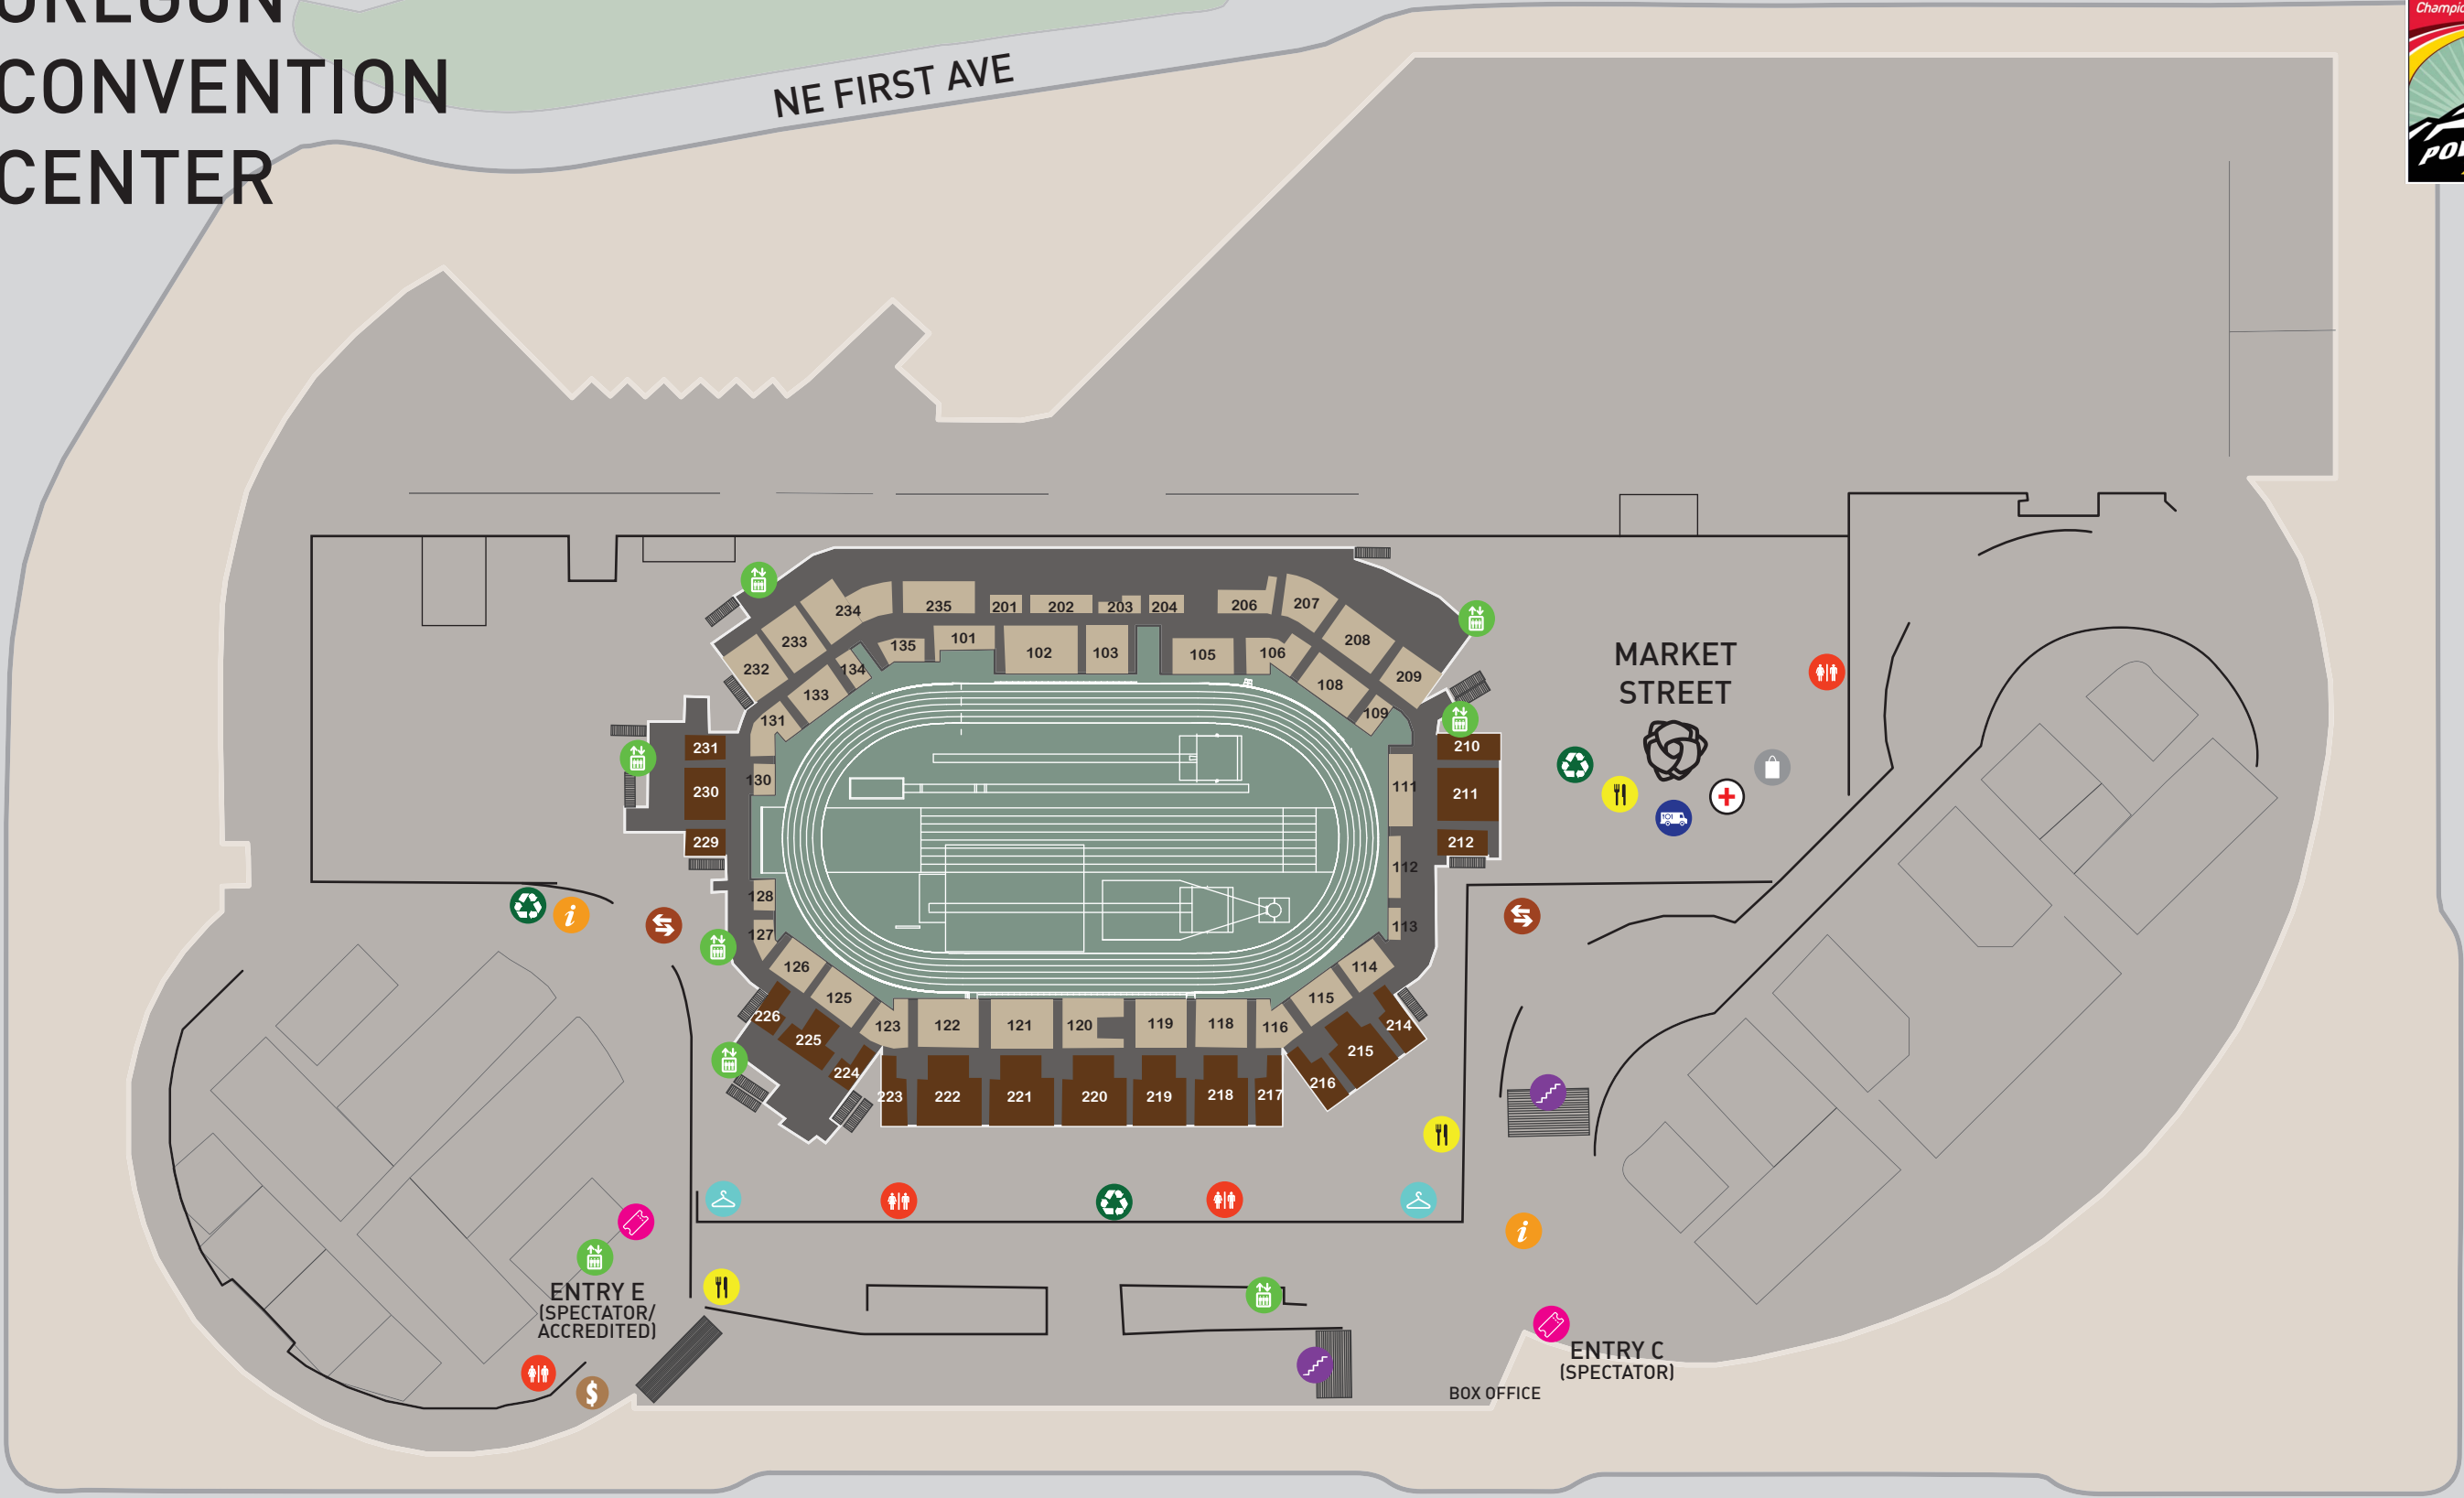

# OREGON CONVENTION CENTER

NE FIRST AVE

NE LLOYD BLVD

NE HOLLADAY ST

NE MARTIN LUTHER KING BLVD

OCC MAX STOP (SPECTATORS)

## KEY

-  RESTROOMS
-  CONCESSIONS
-  FOOD CARTS
-  COAT CHECK
-  INFORMATION
-  ELEVATOR
-  STAIRS/ ESCALATORS
-  FIRST AID
-  TICKET CHECK
-  SUSTAINABILITY STATION
-  ATM
-  MERCHANDISE
-  ENTRY TO SEATING BOWL

BIKE VALET